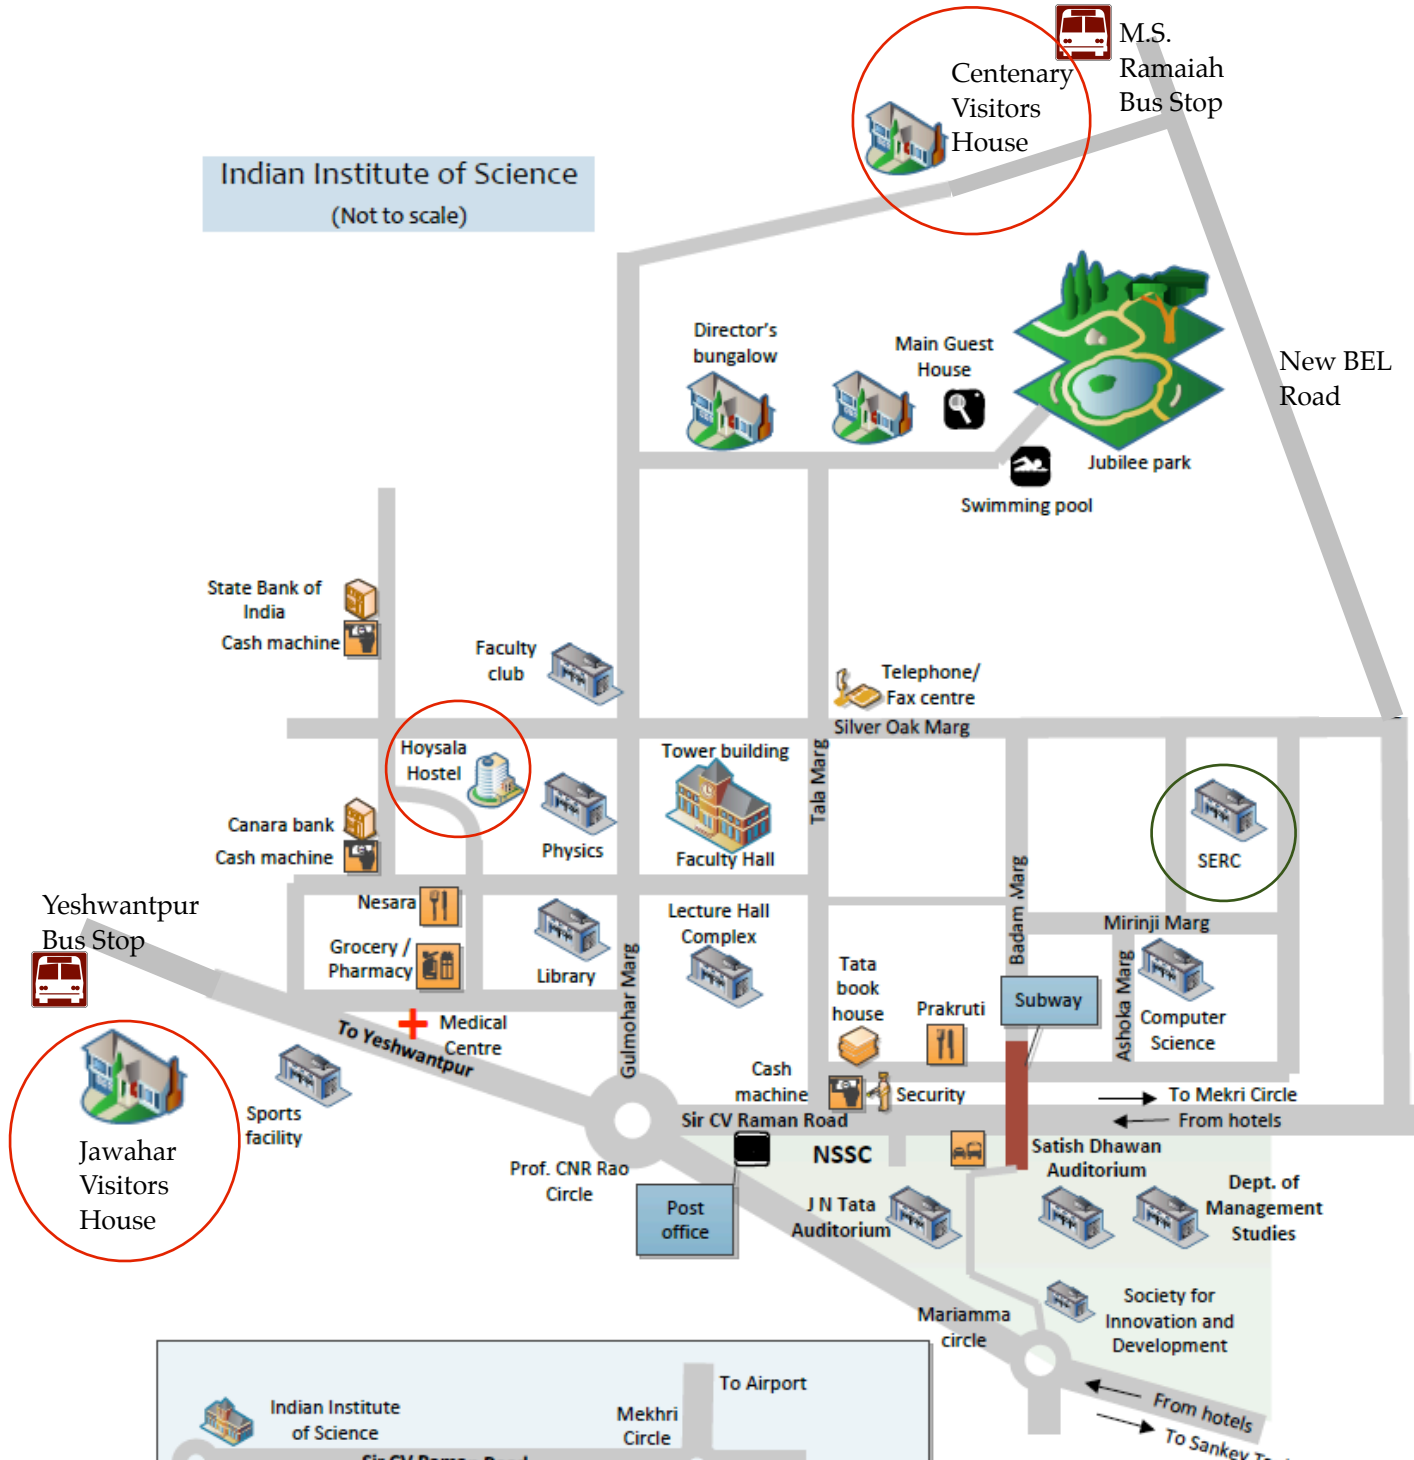

Indian Institute of Science  
(Not to scale)

A workshop on Computational Science  
(WCP-2012)

Accommodation cum Venue Map

Contact Details: (Accommodation and Venue) Mr. Calvin Shaw: 09343690339