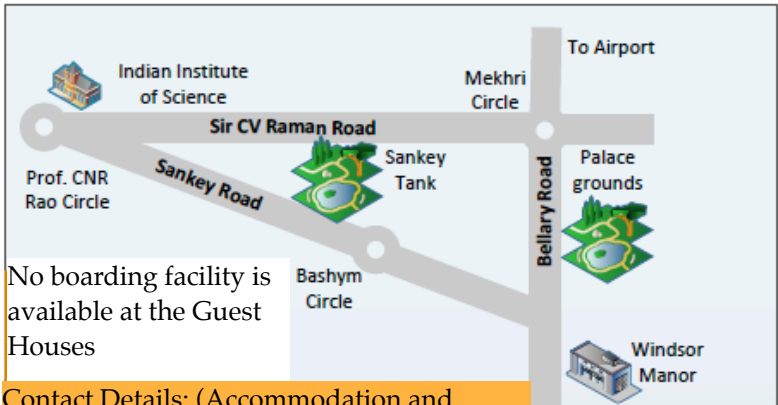

Indian Institute of Science  
(Not to scale)

A workshop on Computational Science  
(WCP-2012)

Accommodation cum Venue Map

Contact Details: (Accommodation and Venue) Mr. Calvin Shaw: 09343690339